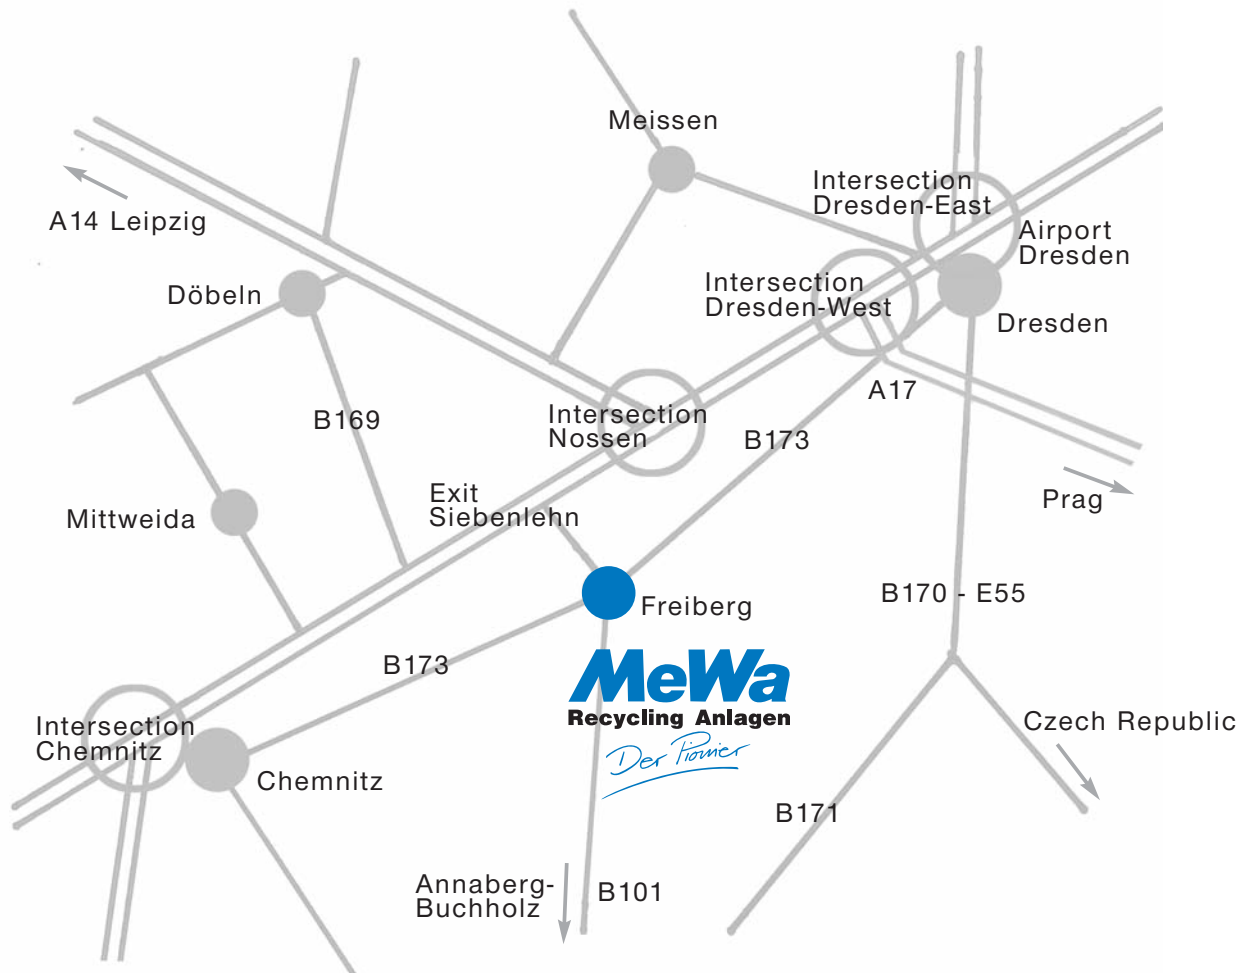

How to find us.

Directions:

The city Freiberg can be easily reached by the highway A4, exit Siebenlehn. From Siebenlehn to Freiberg (approx. 17 km) you use the street B101. In Freiberg you drive to the crossing with the B173 and then turn in direction Chemnitz. You drive along the Chemnitzer Straße until you see the Gründer- und Innovationszentrum Freiberg (GizeF). Our office is on the first floor of this building (Room 1.17 - 1.20).

Distances:

- 45 km from the Airport in Dresden (approx. 40 minutes)
- 35 km from Chemnitz (approx. 30 min)
- approx. 100 km from the Airport in Leipzig (approx. 55 minutes)

MeWa Recycling Maschinen und Anlagenbau GmbH